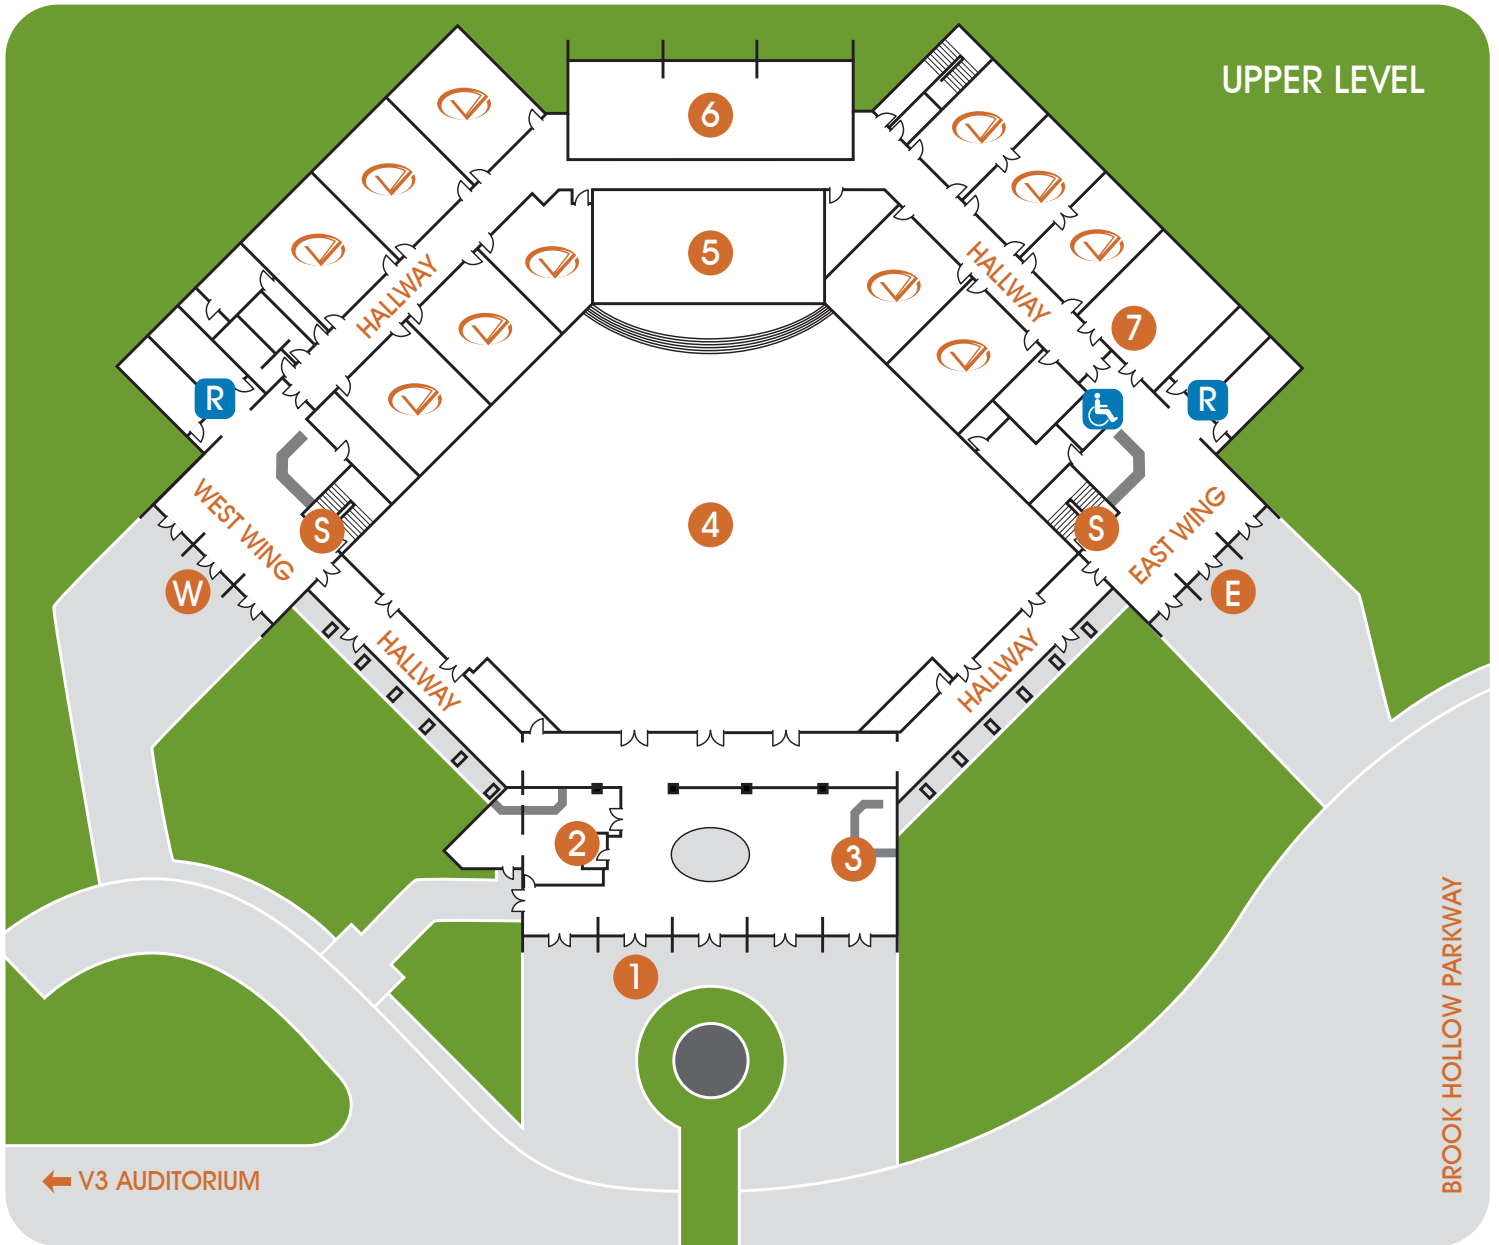

V1 Building Map

1 Main Entrance / Foyer

6 Children's Indoor Playground

2 Bookstore / Audio Ministry

7 Hospitality Room

3 Guest Services

S Stairs to Lower Level

4 Sanctuary

E East Wing Entrance

5 Main Stage / Pulpit

W West Wing Entrance

 Children's Ministry

 Elevator to Lower Level

 Restrooms